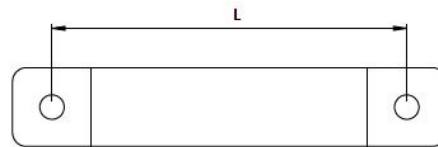

MB aardlitzen

gemaakt van flexibele E-Cu gevlochten draden met aansluitogen

RoHS
compliant

WE
CONTROL
COMPONENTS

[Bestel direct online @ CC Nederland »](#)

[Voor aanvragen uit België klik hier »](#)

Manufactured with highly flexible E-Cu stranded wires with connecting end pads made of tinned copper strips.

The minimum transition and connecting resistance makes them perfectly suitable for use as earthing tapes.

Earthing Tapes are available with M4, M5, M6, M8 or M10 connections and in some sizes with both connection sizes combined.

Cross-section	Current load
6 mm ²	67 - 80 A
10 mm ²	89 - 106 A
16 mm ²	132 - 157 A
25 mm ²	177 - 210 A
35 mm ²	230 - 275 A
50 mm ²	280 - 350 A
70 mm ²	338 - 403 A

Specificaties

Materiaal	Cu-ETP
Montage type	Schroefbevestiging